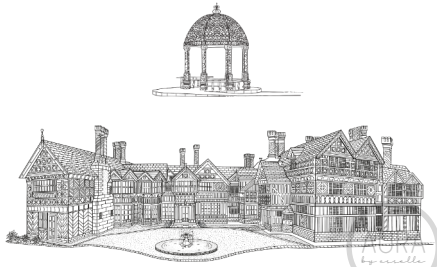

Venue Illustration
Hillbark - B&W Sketch