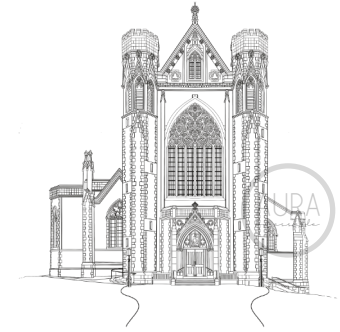

Venue Illustration
Soughton Hall - Added Church

Venue Illustration
Coach House - Colour Sketch

Venue Illustration
Inglewood Manor - Sketch

Venue Illustration
Delamere Manor - Sketch

Venue Illustration
Delamere Manor - Full Colour

Venue Illustration
Sacred Heart Church - Sketch

Venue Illustration
Hotel du Vin - Sketch

PLEASE VISIT OUR WEBSITE FOR
OUR MOST UP TO DATE, PRE DRAWN
venue illustration list

Venue Illustration
Hotel du Vin - Sketch

Venue Illustration
Hotel du Vin - Colour

Venue Illustration
Variation

Venue Illustration
Colshaw Hall - Sketch

Venue Illustration
Colshaw Hall - Colour

understanding OUR ILLUSTRATION PROCESS

STEP ONE: Initial Sketch (3-4 weeks)