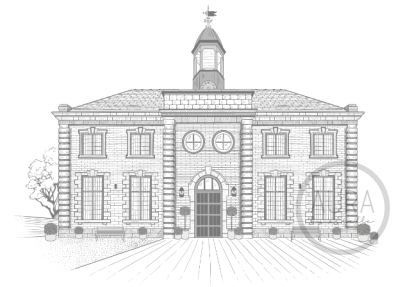

Venue Illustration
Little Fox - Full Colour

VENUE
illustration
PORTFOLIO

Venue Illustration
Little Fox - Winter

Venue Illustration
Soughton Hall - B&W Sketch

Venue Illustration
Soughton Hall - Full Colour

Venue Illustration
Soughton Hall - Added Church

Venue Illustration
Coach House - Colour Sketch

Venue Illustration
Inglewood Manor - Sketch

Venue Illustration
Delamere Manor - Sketch

Venue Illustration
Delamere Manor - Full Colour