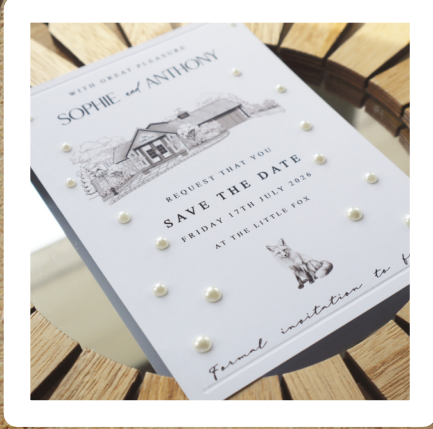

save the dates

PAST CLIENT DESIGNS